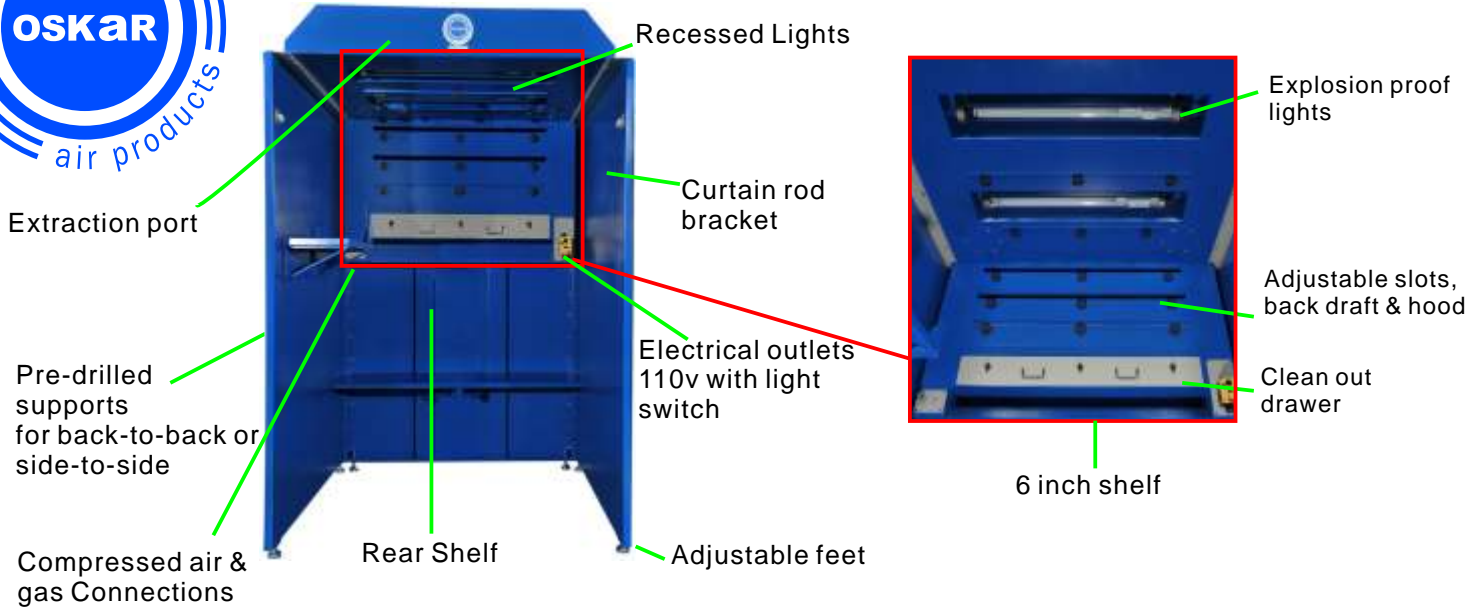

Welding Booths

- Welded steel construction
- Adjustable extraction slots
- Clean out drawers
- Explosion proof lights
- Adjustable leveling feet
- Electrical Outlets
- Light Switch
- Compressed air / gas connections
- Rear Shelf

All Sizes Available

Oskar's complete line of welding booths are designed to meet your space and welding requirements. For almost any budget, the welding booths can be installed to filter or extract harmful air impurities. Oskar builds around your specifications.

Welding Booth Features

Options

Fume arm attachment

Air/gas shelving fixtures

Eco welding booth

Additional Features

Gas/air connection

Electrical Connection